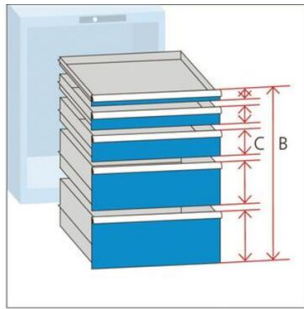

LISTA Drawer 200 kg - 54x36E

Drawers for cabinet module 54x36 E, 200 kg load capacity, light-grey

- Design**
 Useable drawer space: WxD 918x612 mm.
 Full extension: as standard.
 Differential extension: guided without crossbars.
 Drawer load capacity: 200 kg

- Design**
 Useable drawer space: WxD 918x612 mm.
 Full extension: as standard.
 Differential extension: guided without crossbars.
 Colour: RAL7035 light-grey.

Width mm	Depth mm	Height mm	Article
918	612	57.5	12679918
918	612	82.5	12679919
918	612	100	12396794
918	612	132.5	12679921
918	612	182.5	12679922
918	612	250	12487894
918	612	300	12487895