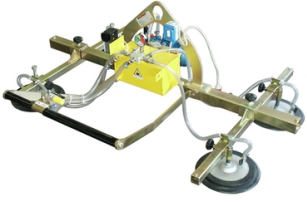

REMA Vacuum lifter GLA

Lifting capacity kg	Article
250	23795941

Disclaimer: The content of this document has been composed with the utmost care. However, it is possible that certain information changes over time, becomes inaccurate or incomplete. ERIKS does not guarantee that the information provided on this document is up to date, accurate and complete; the information provided is not intended to be advice. ERIKS shall never be liable for damage resulting from the use of the information provided.