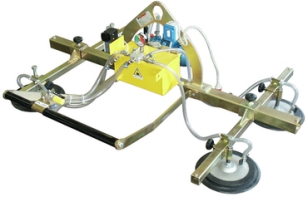

REMA Vacuum lifter GLA

| Lifting capacity kg | Article |
|------------------------|----------|
| 250 | 23795941 |

Disclaimer: The content of this document has been composed with the utmost care. However, it is possible that certain information changes over time, becomes inaccurate or incomplete. ERIKS does not guarantee that the information provided on this document is up to date, accurate and complete; the information provided is not intended to be advice. ERIKS shall never be liable for damage resulting from the use of the information provided.