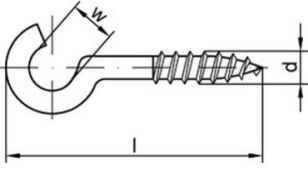

Cup hook Steel zinc plated

Material	Surface protection	Inner diameter of eye mm	Article
Carbon steel	Galvanic/electrolytic zinc plated	6	11843000
Carbon steel	Galvanic/electrolytic zinc plated	8	11843001
Carbon steel	Galvanic/electrolytic zinc plated	10	11843002
Carbon steel	Galvanic/electrolytic zinc plated	12	11843003
Carbon steel	Galvanic/electrolytic zinc plated	16	11843009
Carbon steel	Galvanic/electrolytic zinc plated	16	11843008
Carbon steel	Galvanic/electrolytic zinc plated	22	11843010
Carbon steel	Galvanic/electrolytic zinc plated	25	11843015
Carbon steel	Galvanic/electrolytic zinc plated	25	11843014