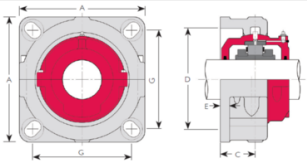

## COOPER Split flanged housing 4-hole Square Type: DF

### Characteristics

**Type:** DF

**Construction type:** Square

**Housing material:** Ductile cast iron

**Number of bolt holes:** 4-hole

Manufacturer ID	Outer diameter mm	Thread size	Article
DF02	165	M 12	13380489
DF03	184	M 16	13380490
DF04	217	M 20	13380491