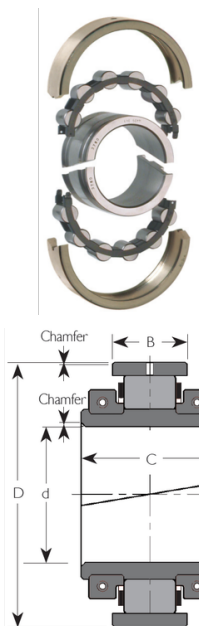

COOPER Split Roller Bearing 02/02E Series

The Cooper Split Roller Bearing uses cylindrical rollers and components made in halves. Assembly of these halves around the shaft eliminates removal of couplings, gearboxes, pulleys etc, and simplifies shaft design. Cylindrical rollers allow unrestricted shaft expansion within the 'EX' bearing and can accommodate moderate axial loads with the 'GR' bearing.

FIXED TYPE BEARINGS (GR)

The outer race of the fixed [GR] bearing has shoulders integral with the roller track, while the inner race assembly has shoulders formed by hardened lips on the clamping rings or similar integral shoulders. This type of bearing provides axial location to the rotating portions of machinery and can sustain both radial and axial loading. The inner race halves are accurately aligned by means of fitted clamping rings.

EXPANSION TYPE BEARINGS (EX)

The expansion [EX] bearing has a plain outer race roller track. This bearing takes radial load only. The inner race is clamped to the shaft, and moves axially with it when expansion or contraction occurs. The Cooper expansion bearing offers virtually no resistance to axial movement as the rollers spiral through the outer race.