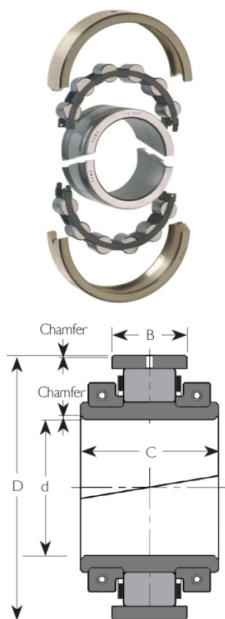

COOPER Split Roller Bearing 02/02E Series

The Cooper Split Roller Bearing uses cylindrical rollers and components made in halves. Assembly of these halves around the shaft eliminates removal of couplings, gearboxes, pulleys etc, and simplifies shaft design. Cylindrical rollers allow unrestricted shaft expansion within the 'EX' bearing and can accommodate moderate axial loads with the 'GR' bearing.

FIXED TYPE BEARINGS (GR)

The outer race of the fixed [GR] bearing has shoulders integral with the roller track, while the inner race assembly has shoulders formed by hardened lips on the clamping rings or similar integral shoulders. This type of bearing provides axial location to the rotating portions of machinery and can sustain both radial and axial loading. The inner race halves are accurately aligned by means of fitted clamping rings.

EXPANSION TYPE BEARINGS (EX)

The expansion [EX] bearing has a plain outer race roller track. This bearing takes radial load only. The inner race is clamped to the shaft, and moves axially with it when expansion or contraction occurs. The Cooper expansion bearing offers virtually no resistance to axial movement as the rollers spiral through the outer race.