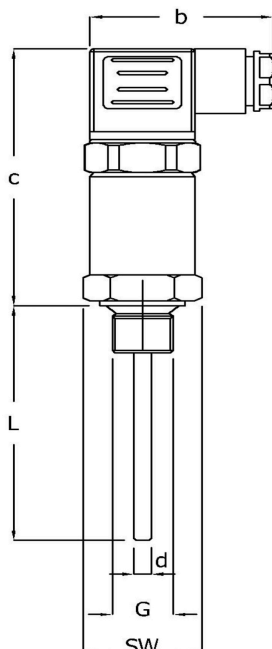

WIKA Temperature transmitter fig. 30081 Pt100 series TR33/36 stainless steel compact connection plug

Characteristics

Series: TR36
Type: 30081
Type of connection head: Compact with plug
Accuracy class: Class A IEC 60751
With display: No
With pocket tube: No
Sensor diameter: 6 mm
Process connection material: Stainless steel 316Ti
Material connection head: Stainless steel 304
Sensor material: Stainless steel 316Ti

Electrical connection: Plug EN 175301-803 type A
Level of protection (IP value): IP65
Explosion-proof: No
Max. operating pressure: 140 bar
Ambient temperature: -40 / 85 °C

Application

- Recommended in: Utilities

Size table:

Article	G	b	c	d	L	SW
		mm	mm	mm	mm	mm
14448724	1/2"	48	75	6	50	27
14448725	1/2"	48	75	6	100	27
14448726	1/2"	48	75	6	150	27
14448704	1/4"	48	75	6	50	27
14448705	1/4"	48	75	6	100	27
14448706	1/4"	48	75	6	150	27

Measuring element	Measuring insert	Measuring range °C	Output signal	Process connection	Size process connection	With neck	Insert length mm	Article
Pt100 2 wires	No	-30 / 150	4 - 20 mA	External thread	1/2" BSPP[G]	No	50	14060183
Pt100 2 wires	No	-30 / 150	4 - 20 mA	External thread	1/2" BSPP[G]	No	100	14448724
Pt100 2 wires	No	-30 / 150	4 - 20 mA	External thread	1/2" BSPP[G]	No	150	14448725
Pt100 2 wires	No	-30 / 150	4 - 20 mA	External thread	1/2" BSPP[G]	No	150	14448726
Pt100 2 wires	No	-30 / 150	4 - 20 mA	External thread	1/4" BSPP[G]	No	50	14448704
Pt100 2 wires	No	-30 / 150	4 - 20 mA	External thread	1/4" BSPP[G]	No	100	14448705
Pt100 2 wires	No	-30 / 150	4 - 20 mA	External thread	1/4" BSPP[G]	No	150	14448706