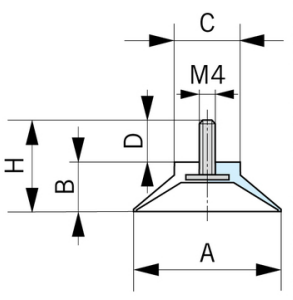

Suction cup with screw

Suction cup of PVC with a galvanized, embedded screw M4x10. Colour: transparent.

Size table:

A	D	B	C	H
mm	mm	mm	mm	mm
35	10	12	16	22
40	10	13	16	23
50	10	15	16	25

Material	Colour	A	D	B	C	H	Article
		mm	mm	mm	mm	mm	
PVC	Transparent	35	10	12	16	22	12731232
PVC	Transparent	40	10	13	16	23	12731233
PVC	Transparent	50	10	15	16	25	12731234