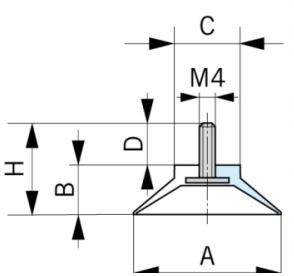

## Suction cup with screw

Suction cup of PVC with a galvanized, embedded screw M4x10. Colour: transparent.

### Size table:

A mm	D mm	B mm	C mm	H mm
35	10	12	16	22
40	10	13	16	23
50	10	15	16	25

Material	Colour	A mm	D mm	B mm	C mm	H mm	Article
PVC	Transparent	35	10	12	16	22	12731232
PVC	Transparent	40	10	13	16	23	12731233
PVC	Transparent	50	10	15	16	25	12731234