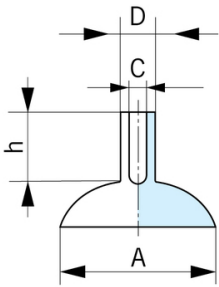

Suction cup with shaft

Suction cup of PVC or CR with a shaft.

Size table:

A	D	C	h
mm	mm	mm	mm
25	12	6	12
15	6	3.5	10
20	6	3.5	8.5

Material	Colour	A	D	C	h	Article
		mm	mm	mm	mm	
CR	Black	25	12	6	12	12731237
PVC	Transparent	15	6	3.5	10	12731235
PVC	Transparent	20	6	3.5	8.5	12731236