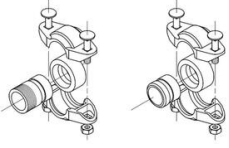

GRUNDFOS PJE coupling, complete with threaded pipe stud 3399..

Characteristics

Series: CPL

Description	Article
Coupling PJE R1 1/4" Thread EPDM Gaskets	GRU419911
Connection Coupling PJE Clamp to R2" Threaded Male	GRU339911