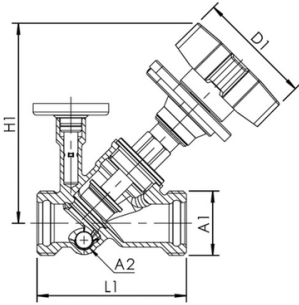

## KEMPER Regulating valve Series: 150 6G Type: 2429KB Static Bronze KIWA External thread (BSPP)

Bronze regulating- or commisioning valve with threaded connection in PN25.

### Details

- Adjustable Kv values.
- With measuring nipples.
- Oventrop Hydrocontrol VTR.
- Pressure difference and capacity can be measured by a measurement computer.
- Only type: 2612 has a fill/drain connection.