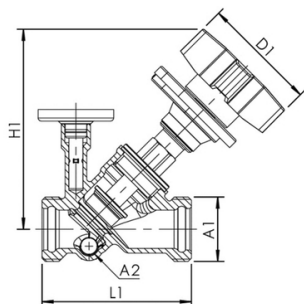

## KEMPER Regulating valve Series: 150 6G Type: 2429KB Static Bronze KIWA External thread (BSPP)

Bronze regulating- or commisioning valve with threaded connection in PN25.

### Details

- Adjustable Kv values.
- With measuring nipples.
- Oventrop Hydrocontrol VTR.
- Pressure difference and capacity can be measured by a measurement computer.
- Only type: 2612 has a fill/drain connection.