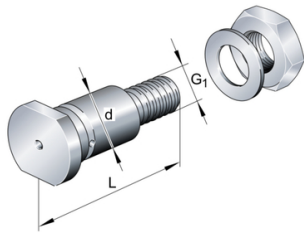

INA Concentric bolt for LFR track roller series LFZ..-A1

Characteristics

Series: LFZ

Material	Article
Corrosion resistant steel	12635725
Corrosion resistant steel	12635727
Corrosion resistant steel	12635726
Steel	11726968
Steel	11726970
Steel	12635728
Steel	11726966
Steel	11726969
Steel	11726963