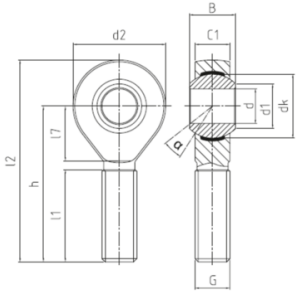

DURBAL Rod end Maintenance-free Steel/PTFE External thread right hand Series: BEM

Characteristics

Series: BEM

Thread type: External thread right hand

Maintenance: Maintenance-free

Sliding contact surface: Steel/PTFE

Manufacturer ID	Inner diameter mm	Thread size	Article
BEM 05-20-501	5	M 5	12597290
BEM 06-20-501	6	M 6	24202221
BEM 08-20-501	8	M 8	12597285
BEM 10-20-501	10	M 10	12980160
BEM 12-20-501	12	M 12	12216628
BEM 14-20-501	14	M 14	12216631
BEM 16-20-501	16	M 16	12216635
BEM 18-20-501	18	M 18x1.5	12216639
BEM 20-20-501	20	M 20x1.5	12216643
BEM 22-20-501	22	M 22x1.5	12216647
BEM 25-20-501	25	M 24x2	12216651
BEM 30-20-501	30	M 30x2	12631546