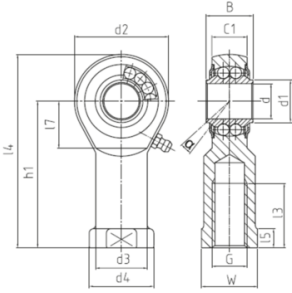

## DURBAL Rod end Requiring maintenance Ball bearing Internal thread right hand Series: BRF NIRO

### Characteristics

**Series:** BRF NIRO

**Thread type:** Internal thread right hand

**Maintenance:** Requiring maintenance

**Sliding contact surface:** Ball bearing

### Application

- Recommended in: Food & Beverages

Manufacturer ID	Inner diameter mm	Thread size	Article
BRF 06-60-501	6	M 6	12216657
BRF 08-60-501	8	M 8	12216659
BRF 10-60-501	10	M 10	12216661
BRF 12-60-501	12	M 12	12216663
BRF 16-60-501	16	M 16	12216668
BRF 20-60-501	20	M 20x1.5	12216672