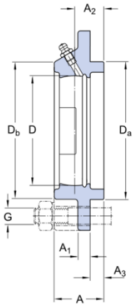

## SKF Flanged bearing housing round Series: FYC

### Characteristics

Series: FYC

Manufacturer ID	Outer dimension bearing	Length	Width	Centre distance of mounting holes	Housing material	Article
	mm	mm	mm	mm		
FYC 508	80	145	35.5	84.9	Cast iron	FYC508-SKF