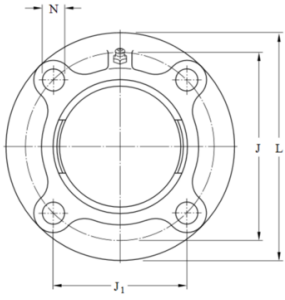

## SKF Flanged bearing housing round Series: FYC

### Characteristics

Series: FYC

Manufacturer ID	Outer dimension bearing	Length	Width	Centre distance of mounting holes	Housing material	Article
	mm	mm	mm	mm		
FYC 508	80	145	35.5	84.9	Cast iron	FYC508-SKF