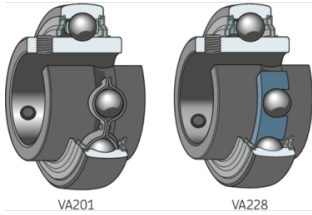

SKF Insert bearing Spherical Outer Ring Setscrew Locking Series: YAR 2..-2FW/VA

Characteristics

Series: YAR 2..-2FW/VA

Model: Spherical Outer Ring

Shaft Locking Type: Setscrew Locking

With sealing: Yes

Manufacturer ID	Shaft diameter mm	Shaft diameter in	Outer diameter mm	Width mm	Outer ring width mm	Article
YAR 209-111-2FW/ VA201		1.3/4	85	49.2	22	13201848
YAR 206-2FW/VA228	30		62	38.1	18	23771939
YAR 210-2FW/VA201	50		90	51.6	22	23771969