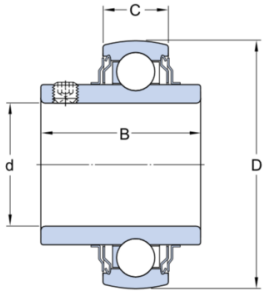

SKF Insert bearing Spherical Outer Ring Setscrew Locking Series: YAR 2..-2FW/VA

Characteristics

Series: YAR 2..-2FW/VA

Model: Spherical Outer Ring

Shaft Locking Type: Setscrew Locking

With sealing: Yes

Manufacturer ID	Shaft diameter mm	Shaft diameter in	Outer diameter mm	Width mm	Outer ring width mm	Article
YAR 209-111-2FW/ VA201		1.3/4	85	49.2	22	13201848
YAR 206-2FW/VA228	30		62	38.1	18	23771939
YAR 210-2FW/VA201	50		90	51.6	22	23771969