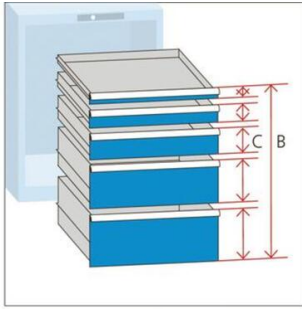

LISTA Drawer 200 kg - 54x36E

Drawers for cabinet module 54x36 E, 200 kg load capacity, light-grey

- Design**
 Useable drawer space: WxD 918x612 mm.
 Full extension: as standard.
 Differential extension: guided without crossbars.
 Drawer load capacity: 200 kg

- Design**
 Useable drawer space: WxD 918x612 mm.
 Full extension: as standard.
 Differential extension: guided without crossbars.
 Colour: RAL7035 light-grey.

Width mm	Depth mm	Height mm	Article
918	612	57.5	12679918
918	612	82.5	12679919
918	612	100	12396794
918	612	132.5	12679921
918	612	182.5	12679922
918	612	250	12487894
918	612	300	12487895