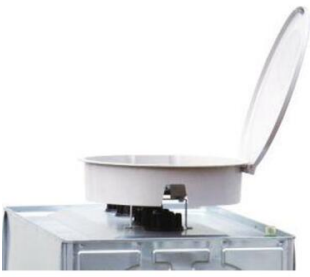

CEMO Accessories for UNI and MULTI tank

Description	Article
Digital counter K24 for CENTRI pump	12327891
Electric pump CENTRI 230V, charging, with 4m hose	12327889
Electric pump CENTRI, AZ, with 4m hose 12V	12327890