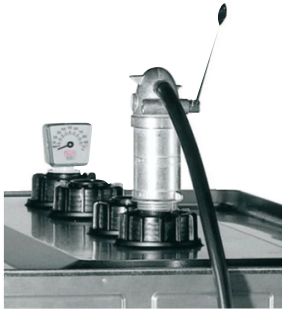

CEMO Accessories for UNI and MULTI tank

Description	Article
Digital counter K24 for CENTRI pump	12327891
Electric pump CENTRI 230V, charging, with 4m hose	12327889
Electric pump CENTRI, AZ, with 4m hose 12V	12327890