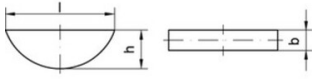

DIN6888 steel Woodruff key

Characteristics

Series: DIN 6888

Type: sunk key

DIN standard: 6888

Model	Material	Height mm	Width mm	Article
Half moon	Steel	2	2	23692275
Half moon	Steel	5	3	11787698
Half moon	Steel	5	4	11787699
Half moon	Steel	6	3	23692278
Half moon	Steel	6	4	23692280
Half moon	Steel	6	5	23692283
Half moon	Steel	7	4	23692281
Half moon	Steel	7	5	23692284
Half moon	Steel	9	4	23692282
Half moon	Steel	9	5	23692285
Half moon	Steel	9	6	23692286
Half moon	Steel	13	8	23692289
Half moon	Steel	13	10	23692290