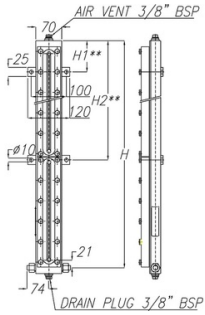

ECON® Tubular level gauge fig. 1590 steel reflex body single connection male thread

Characteristics

- Type:** 1590
- Housing material:** Steel
- Connection type:** Single
- Connecting direction:** Right
- Pressure rating:** PN10
- Material level body:** S235JRH
- Material of cap:** Stainless steel
- Material glass:** Borosilicate

Standard H [mm]														
245	305	365	475	535	595	655	715	765	825	885	945	1005	1065	1115
1175	1235	1295	1355	1415	1465	1525	1585	1645	1705	1765	1815	1875	1935	1995
2055	2115	2165	2225	2285	2345	2405	2465	2515	2575	2635	2695	2755	2815	2865
2925	2985	3045	3105	3165	3215	3275	3335	3395	3455	3515	3665	3625	3685	3745
3805	3865													

Max oper.press.	Max. temperature
10bar(g)	90 °C

Model	Connection	Nominal inner diameter	Height mm	Article
Level gauge body	External thread (BSPP)	3/4" [20]	1.065	12712185
Level gauge body	External thread (BSPP)	3/4" [20]	1.175	12712187
Level gauge body	External thread (BSPP)	3/4" [20]	1.525	12712193
Level gauge body	External thread (BSPP)	3/4" [20]	1.705	12712196
Level gauge body	External thread (BSPP)	3/4" [20]	1.815	12712198
Level gauge body	External thread (BSPP)	3/4" [20]	1.875	12712199
Level gauge body	External thread (BSPP)	3/4" [20]	1.995	12712201
Level gauge body	External thread (BSPP)	3/4" [20]	2.405	12712208
Level gauge body	External thread (BSPP)	3/4" [20]	2.465	12712209
Level gauge body	External thread (BSPP)	3/4" [20]	2.515	12712210
Level gauge body	External thread (BSPP)	3/4" [20]	2.695	12712214
Level gauge body	External thread (BSPP)	3/4" [20]	365	12712176
Level gauge body	External thread (BSPP)	3/4" [20]	535	12712178
Level gauge body	External thread (BSPP)	3/4" [20]	655	12712179
Level gauge body	External thread (BSPP)	3/4" [20]	715	12712180
Level gauge body	External thread (BSPP)	3/4" [20]	885	12712182
Level gauge body	Quick Coupling		245	12712174
Level gauge body	Quick Coupling		305	12712175
Level gauge body	Quick Coupling		475	12712177