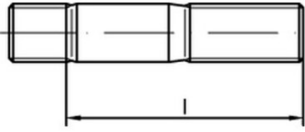

DIN939 Stud (1.25xd), steel 5.8

Characteristics

Series: DIN 939

DIN standard: 939

DIN standard	Material	Article
939	Steel	23698678
939	Steel	23698679
939	Steel	23698680
939	Steel	23698681
939	Steel	23698683
939	Steel	23698684
939	Steel	23698685
939	Steel	23698687
939	Steel	11775120
939	Steel	11775149
939	Steel	23698690
939	Steel	23698691
939	Steel	23698693
939	Steel	23698696
939	Steel	23698698
939	Steel	23698720
939	Steel	11775192
939	Steel	11775199
939	Steel	11775189
939	Steel	23698708
939	Steel	23698709
939	Steel	23698710
939	Steel	23698711