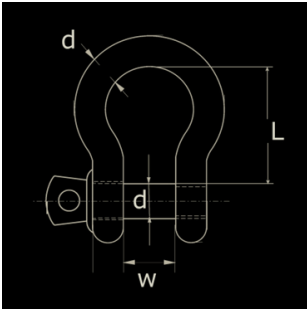

## Bow shackle with eye screw pin Steel zinc plated

Not to be used for lifting applications

Description	Article
Anchor shackle commercial type 12mm.Steel zinc plated	23503042
Anchor shackle commercial type 16mm.Steel zinc plated	23503044
Anchor shackle commercial type 19mm.Steel zinc plated	23503045
Anchor shackle commercial type 25mm.Steel zinc plated	23503047
Anchor shackle commercial type 6mm.Steel zinc plated	23503038
Anchor shackle commercial type 8mm.Steel zinc plated	23503039