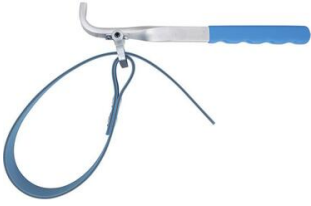

## GEDORE Strap wrench type 36

**Design:** Made of GEDORE vanadium steel 31CrV3, chrome plated and with hanging hole. With a powerful, extra-wide, slip-resistant and replaceable fabric band, 25 mm wide.

**Application:** Suitable for clamping round parts with larger diameters. Especially suitable for workpieces with chrome, polished surface.

Description	Article
Belt wrench 220mm	W90A-69720220
Belt wrench 285mm	W90A-69720285