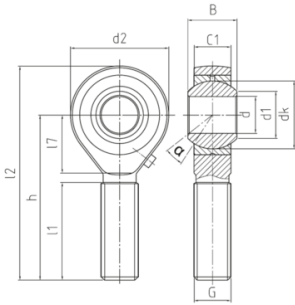

DURBAL Rod end Requiring maintenance Steel/Brass External thread right hand Series: BEMN

Characteristics

Series: BEMN

Thread type: External thread right hand

Maintenance: Requiring maintenance

Sliding contact surface: Steel/Brass

Manufacturer ID	Inner diameter mm	Thread size	Article
BEMN 05-20-501	5	M 5	12980171
BEMN 06-20-501	6	M 6	12976702
BEMN 08-20-501	8	M 8	12980182
BEMN 10-20-501	10	M 10	12980188
BEMN 12-20-501	12	M 12	12980194
BEMN 14-20-501	14	M 14	12980200
BEMN 16-20-501	16	M 16	12980206
BEMN 18-20-501	18	M 18x1.5	12980212
BEMN 20-20-501	20	M 20x1.5	12980218
BEMN 22-20-501	22	M 22x1.5	12980224
BEMN 25-20-501	25	M 24x2	12980230
BEMN 30-20-501	30	M 30x2	12980236