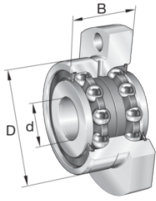

INA Axial angular contact ball bearing Series: ZKLFA-2Z

Characteristics

Series: ZKLFA-2Z

Cage: Plastic

Variant: Double direction

Manufacturer ID	Inner diameter mm	Outer diameter mm	Height mm	Contact angle °	With sealing	Article
ZKLFA0630-2Z	6	19	12	60	Yes	13017443
ZKLFA0640-2Z	6	24	15	60	Yes	13017445
ZKLFA0850-2Z	8	32	20	60	Yes	13017447
ZKLFA1050-2Z	10	32	20	60	Yes	13017448
ZKLFA1263-2Z	12	42	25	60	Yes	13017450
ZKLFA1563-2Z	15	42	25	60	Yes	13017451