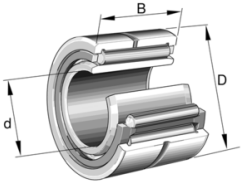

INA Needle roller bearing with ribs with inner ring Series: NA 69

Characteristics

Series: NA 69

Model: with inner ring

Manufacturer ID	Inner diameter mm	Outer diameter mm	Width mm	With sealing	Article
NA6901-XL	12	24	22	No	11671187
NA6902-XL	15	28	23	No	11671188
NA6903-XL	17	30	23	No	11671189
NA6904-XL	20	37	30	No	11671190
NA69/22-XL	22	39	30	No	11671183
NA6905-XL	25	42	30	No	11671191
NA6905-XL-C3	25	42	30	No	14180513
NA69/28-XL	28	45	30	No	11671184
NA6906-XL	30	47	30	No	11671192
NA6906-XL-C3	30	47	30	No	14180514
NA6909-ZW-XL-C3	45	68	40	No	11834850