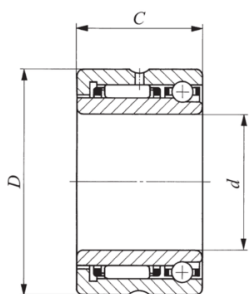

IKO Combined Needle roller/Angular contact ball bearing with inner ring Single direction Series: NATA

Characteristics

Series: NATA

Variant: Single direction

Model: with inner ring

With cover: No

Manufacturer ID	Inner diameter mm	Outer diameter mm	Width mm	Article
NATA5902	15	28	18	13180570
NATA5903	17	30	18	13180571
NATA5904	20	37	23	13180572
NATA5905	25	42	23	13180573
NATA5906	30	47	23	13180574
NATA5907	35	55	27	13180575
NATA5908	40	62	30	13180576
NATA5909	45	68	30	13180577
NATA5910	50	72	30	13180578
NATA5911	55	80	34	13180579
NATA5912	60	85	34	13180580
NATA5913	65	90	34	13180581
NATA5914	70	100	40	13180582