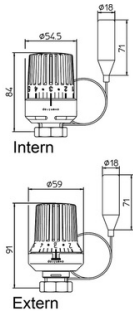

### Characteristics

**Series:** UNI LH

**Type:** 3488L

**Adjustment element:** Liquid-filled

**Colour:** White

### Application

- Recommended in: Utilities

Connection to radiator stopcock	Remote sensor	Length of remote capillary sensor m	Remote operation	Adjustment range °C	Scale division	Lock	Frost protected	Article
M30 x 1.5	Yes	2	No	7 - 28°C	0-5	Internal	Yes	11813350