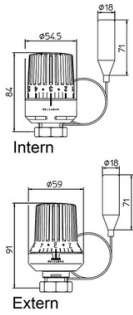

## OVENTROP Radiator thermostat knob Type: 3488L Liquid-filled White

### Characteristics

**Series:** UNI LH  
**Type:** 3488L  
**Adjustment element:** Liquid-filled  
**Colour:** White

### Application

- Recommended in: Utilities

Connection to radiator stopcock	Remote sensor	Length of remote capillary sensor m	Remote operation	Adjustment range °C	Scale division	Lock	Frost protected	Article
M30 x 1.5	Yes	2	No	7 - 28°C	0-5	Internal	Yes	11813350