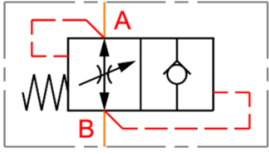

### Characteristics

**Version:** Hose burst valve

**Type of valve:** Adjustable

| Max. operating pressure<br>bar | Max. oilflow<br>l/min | Connections | Article  |
|--------------------------------|-----------------------|-------------|----------|
| 350                            | 23                    | 1" BSP      | 12497198 |
| 350                            | 24                    | 1/4" BSP    | 12497194 |
| 350                            | 45                    | 3/8" BSP    | 12497195 |
| 350                            | 66                    | 1/2" BSP    | 12497196 |
| 350                            | 169                   | 3/4" BSP    | 12497197 |