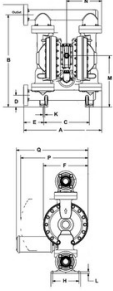

ARO Diaphragm pump series PD20 metal female thread

Characteristics

Series: PD20

Diameter connection suction side	Diameter connection delivery side	Article
2" (50)	2" (50)	13581181
2" (50)	2" (50)	13581183
2" (50)	2" (50)	13581179
2" (50)	2" (50)	13581182
2" (50)	2" (50)	13581178
2" (50)	2" (50)	13581180