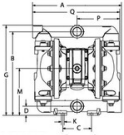

ARO Diaphragm pump series PD10 plastic female thread

Characteristics

Series: PD10

Diameter connection suction side	Diameter connection delivery side	Article
1" [25]	1" [25]	13581145
1" [25]	1" [25]	13581146
1" [25]	1" [25]	13533736
		14014656