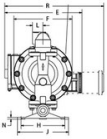

ARO Diaphragm pump series PD10 plastic female thread

Characteristics

Series: PD10

Diameter connection suction side	Diameter connection delivery side	Article
1" [25]	1" [25]	13581145
1" [25]	1" [25]	13581146
1" [25]	1" [25]	13533736
		14014656