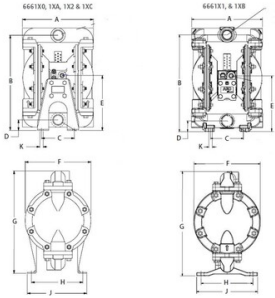

ARO Diaphragm pump series 6661 metal female thread

Characteristics

Series: 6661

Diameter connection suction side	Diameter connection delivery side	Article
1" [25]	1" [25]	13581170
1" [25]	1" [25]	13581169
1" [25]	1" [25]	13581168