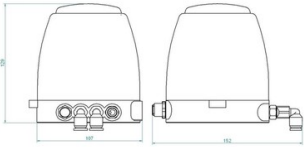

GUTH VENTILE Control head Serie: 5631

Application

- Recommended in: Food & Beverages

Description	Article
Control head Series: 5631 ASI-BUS double acting 2 end switches 1 pilot valve	14671799
Control head Series: 5631 ASI-BUS double acting 2 end switches 2 pilot valves	14671801
Control head Series: 5631 SPS single acting spring closing 2 end switches 1 pilot valve	14671798
Control head Series: 5631 SPS single acting spring closing 2 end switches 2 pilot valve	14671800