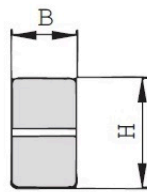

### Size table:

Group	B mm	H mm	L1 mm	L2 mm	L3 mm
2	14.5	18.5	27	11	7

Suitable for pipe diameter mm	Group	Material	Article
10.2	2	Polypropylene	12034232
12	2	Polypropylene	12034235
12.7	2	Polypropylene	12034233