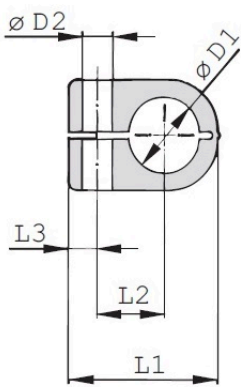

### Characteristics

**Series:** Light

**Type:** LN

**Colour:** Black

**Profile:** Profiled

**Tension clearance:** Yes

### Size table:

Group	B mm	H mm	L1 mm	L2 mm	L3 mm
2	14.5	18.5	27	11	7

Suitable for pipe diameter mm	Group	Material	Article
10.2	2	Polypropylene	12034232
12	2	Polypropylene	12034235
12.7	2	Polypropylene	12034233