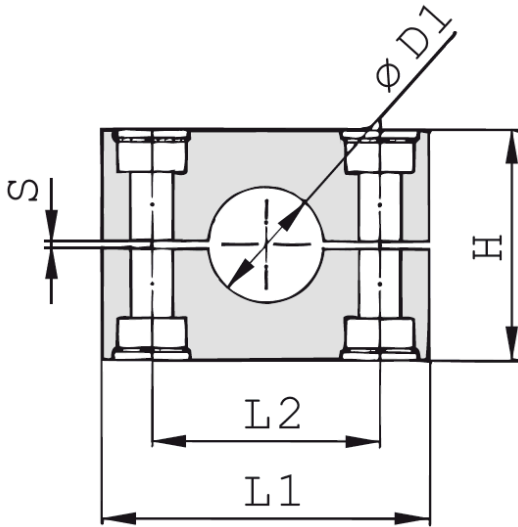

STAUFF Clamp body SA santoprene profiled Heavy series

Characteristics

- Series:** Heavy
- Colour:** Black
- Profile:** Profiled
- Tension clearance:** Yes
- DIN Standard:** DIN 3015-2

Size table:

Group	H	L1	L2	Width	S
	mm	mm	mm	mm	mm
6S	89	115	90	45	2

Suitable for pipe diameter mm	Group	Material	Article
57	6S	Santoprene	12034210
60.3	6S	Santoprene	12034211

Disclaimer: The content of this document has been composed with the utmost care. However, it is possible that certain information changes over time, becomes inaccurate or incomplete. ERIKS does not guarantee that the information provided on this document is up to date, accurate and complete; the information provided is not intended to be advice. ERIKS shall never be liable for damage resulting from the use of the information provided.