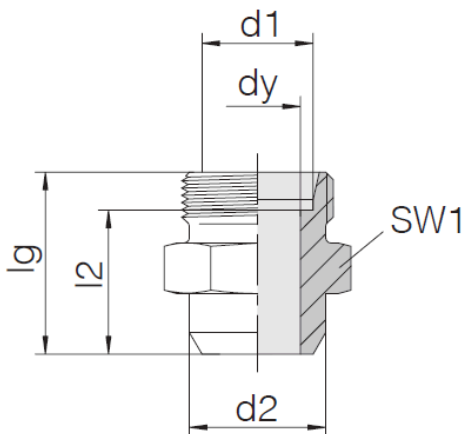

VOSS Straight weld fitting WDS/WDSC

- Straight weld fitting
- L and S Series
- Complete [WDSC] or without nut and cutting ring [WDS]
- Steel

Characteristics

Series: GASV

Material: Steel

Adjustable: No

Connection 1: Cutting ring connection

Size table:

| d1 | d2 | dy | l2 | lg | SW1 |
|----|----|----|------|----|-----|
| mm | mm | mm | mm | mm | mm |
| 6 | 10 | 4 | 14 | 21 | 12 |
| 6 | 11 | 4 | 19 | 26 | 14 |
| 8 | 12 | 6 | 16 | 23 | 14 |
| 8 | 13 | 5 | 21 | 28 | 17 |
| 10 | 14 | 8 | 18 | 25 | 17 |
| 10 | 15 | 7 | 22.5 | 30 | 19 |
| 12 | 16 | 10 | 18 | 25 | 19 |
| 12 | 17 | 8 | 24.5 | 32 | 22 |
| 14 | 19 | 10 | 27 | 35 | 24 |
| 15 | 19 | 12 | 22 | 29 | 22 |
| 16 | 21 | 12 | 26.5 | 35 | 27 |
| 18 | 22 | 15 | 23.5 | 31 | 27 |
| 20 | 26 | 16 | 29.5 | 40 | 32 |
| 22 | 27 | 19 | 28.5 | 36 | 32 |
| 25 | 31 | 20 | 32 | 44 | 41 |
| 28 | 32 | 24 | 30.5 | 38 | 41 |
| 30 | 36 | 25 | 35.5 | 49 | 46 |
| 35 | 40 | 30 | 32.5 | 43 | 46 |
| 38 | 44 | 32 | 38 | 54 | 55 |
| 42 | 46 | 36 | 35 | 46 | 55 |

| Designation | Manufacturer ID | Connection size 1 | Nominal pressure | Article |
|-------------|-----------------|-------------------|------------------|---------|
| AS06L | 24-WDSC-L6 | 6L - M12x1.5 | PN315 | 790338 |
| AS06S | 24-WDSC-S6 | 6S - M14x1.5 | PN630 | 1010182 |
| AS08L | 24-WDSC-L8 | 8L - M14x1.5 | PN315 | 790346 |
| AS08S | 24-WDSC-S8 | 8S - M16x1.5 | PN630 | 1010178 |
| AS10L | 24-WDSC-L10 | 10L - M16x1.5 | PN315 | 790354 |