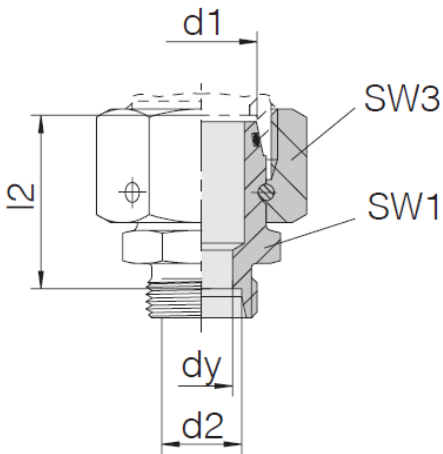

### Characteristics

**Series:** REDV

**Material:** Steel

**Surface protection:** Zinc-Nickel

**Adjustable:** Yes

**Connection 1:** Cutting ring connection

**Connection 2:** Standpipe connection DKO

### Size table:

| d1 | d2 | dy | l2   | SW1 | SW3 |
|----|----|----|------|-----|-----|
| mm | mm | mm | mm   | mm  | mm  |
| 8  | 6  | 4  | 23.5 | 12  | 17  |
| 10 | 6  | 4  | 25   | 14  | 19  |
| 12 | 6  | 4  | 25   | 17  | 22  |
| 15 | 6  | 4  | 28   | 19  | 27  |
| 18 | 6  | 4  | 28   | 24  | 32  |
| 8  | 6  | 4  | 27   | 14  | 19  |
| 10 | 6  | 4  | 27.5 | 17  | 22  |
| 12 | 6  | 4  | 30   | 19  | 24  |
| 16 | 6  | 4  | 32   | 22  | 30  |
| 20 | 6  | 4  | 36   | 27  | 36  |
| 10 | 8  | 6  | 25   | 14  | 19  |
| 12 | 8  | 6  | 25   | 17  | 22  |
| 15 | 8  | 6  | 28   | 19  | 27  |
| 18 | 8  | 6  | 28   | 24  | 32  |
| 28 | 8  | 6  | 34   | 32  | 41  |
| 10 | 8  | 5  | 27.5 | 17  | 22  |
| 12 | 8  | 5  | 30   | 19  | 24  |
| 16 | 8  | 5  | 32   | 22  | 30  |
| 20 | 8  | 5  | 36   | 27  | 36  |
| 25 | 8  | 5  | 38.5 | 32  | 46  |
| 12 | 10 | 8  | 26   | 17  | 22  |
| 15 | 10 | 8  | 29   | 19  | 27  |
| 18 | 10 | 8  | 29   | 24  | 32  |
| 22 | 10 | 8  | 33   | 27  | 36  |