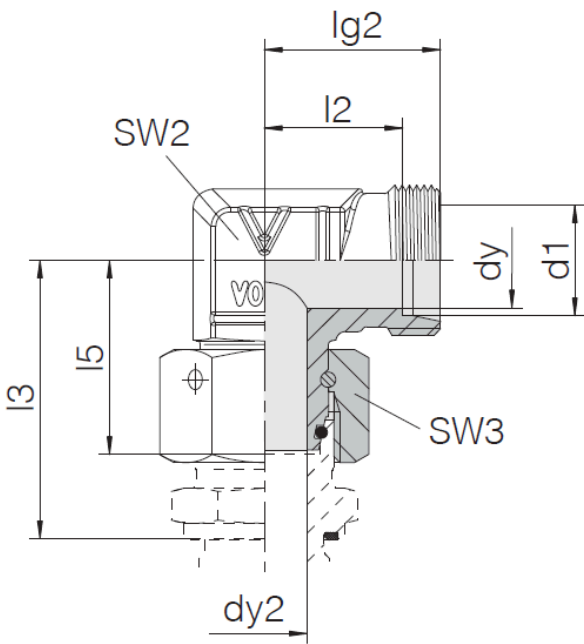

VOSS Swivel nut elbow SWOE/SWOEC

- Swivel nut elbow
- With taper and FKM O-ring
- L and S series
- Complete [SWOEC] or without nut and cutting ring [SWOE]
- Steel, zinc-nickel coated

Characteristics

- Series:** EWVD
Material: Steel
Surface protection: Zinc-Nickel
Adjustable: Yes
Connection 1: Cutting ring connection
Connection 2: Standpipe connection DKO

Size table:

d1	dy	dy2	l5	l2	l3	lg2	SW2	SW3
mm	mm	mm	mm	mm	mm	mm	mm	mm
6	4	2.5	26	12	34.5	19	12	14
6	4	2.5	27	16	40	23	14	17
8	6	4	27.5	14	37.5	21	14	17
8	5	4	27.5	17	42.5	24	17	19
10	8	6	29	15	40	22	14	19
10	7	6	30	17.5	45	25	19	22
12	10	8	29.5	17	42	24	17	22
12	8	8	31	21.5	48	29	17	24
14	10	9	35	22	54	30	19	27
15	12	10	32.5	21	46	28	19	27
16	12	11	36.5	24.5	55	33	24	30
18	15	13	35.5	23.5	50	31	24	32
20	16	14	44.5	26.5	65	37	27	36
22	19	17	38.5	27.5	55	35	27	36
25	20	18	50	30	73	42	36	46
28	24	22	41.5	30.5	59	38	36	41
30	25	23	55	35.5	78.5	49	41	50
35	30	28	51	34.5	68.5	45	41	50
38	32	30	63	41	89	57	50	60
42	36	34	56	40	75	51	50	60

Designation	Manufacturer ID	Connection size 1	Connection size 2	Nominal pressure	Article
EW06L DKO V	24-SWOEC-L6-P	6L - M12x1.5	6L - M12x1.5	PN500	904821
EW06S DKO V	24-SWOEC-S6-P	6S - M14x1.5	6S - M14x1.5	PN800	905062