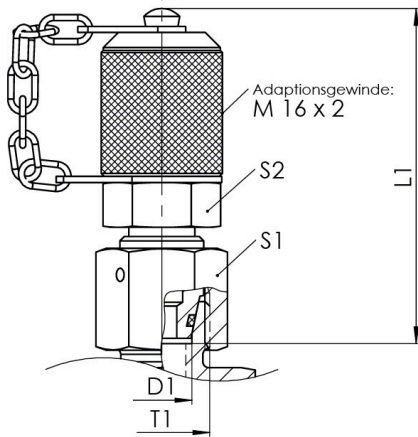

## VOLZ GRUPPE Test point VKA 3 SS 316Ti

- With DKO swivel and Viton O-ring
- L and S series
- Threaded connection M16x2
- Stainless steel 316Ti

### Characteristics

**Series:** VKA3

**Adaption thread:** M 16x2

**Coupling material:** Stainless steel 316Ti

### Size table:

d1	L	SW1	SW2	T
mm	mm	mm	mm	
6	64.4	17	17	M14x1.5
8	64.4	17	17	M14x1.5
8	56.4	19	17	M16x1.5
10	55.9	19	17	M16x1.5
10	56.9	22	17	M18x1.5
12	56.4	22	17	M18x1.5
12	68.9	24	19	M20x1.5
15	63.4	27	19	M22x1.5
16	64.9	30	19	M24x1.5
18	60.9	32	19	M26x1.5
20	62.5	36	19	M30x2.0
22	60.9	36	19	M30x2.0
25	64	46	19	M36x2.0
28	60.9	41	19	M36x2.0
30	68	50	19	M42x2.0
38	68.5	60	19	M52x2.0

Connection type	Connection size	Sealing	Port seal	Maximum operating pressure bar	Article
Standpipe connection DKO	6S - M14x1.5	Viton®	O-ring	630	14452348
Standpipe connection DKO	8L - M14x1.5	Viton®	O-ring	250	14452333
Standpipe connection DKO	8S - M16x1.5	Viton®	O-ring	630	14452346
Standpipe connection DKO	10L - M16x1.5	Viton®	O-ring	250	14452334
Standpipe connection DKO	10S - M18x1.5	Viton®	O-ring	630	14452347
Standpipe connection DKO	12L - M18x1.5	Viton®	O-ring	250	14452351
Standpipe connection DKO	12S - M20x1.5	Viton®	O-ring	630	14314292