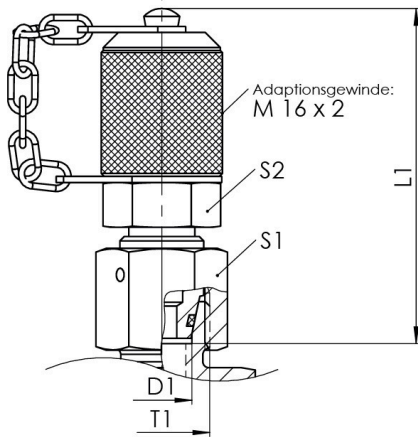

VOLZ GRUPPE Test point VKA 3 SS 316Ti

- With DKO swivel and Viton O-ring
- L and S series
- Threaded connection M16x2
- Stainless steel 316Ti

Characteristics

Series: VKA3

Adaption thread: M 16x2

Coupling material: Stainless steel 316Ti

Size table:

d1 mm	L mm	SW1 mm	SW2 mm	T
6	64.4	17	17	M14x1.5
8	64.4	17	17	M14x1.5
8	56.4	19	17	M16x1.5
10	55.9	19	17	M16x1.5
10	56.9	22	17	M18x1.5
12	56.4	22	17	M18x1.5
12	68.9	24	19	M20x1.5
15	63.4	27	19	M22x1.5
16	64.9	30	19	M24x1.5
18	60.9	32	19	M26x1.5
20	62.5	36	19	M30x2.0
22	60.9	36	19	M30x2.0
25	64	46	19	M36x2.0
28	60.9	41	19	M36x2.0
30	68	50	19	M42x2.0
38	68.5	60	19	M52x2.0

Connection type	Connection size	Sealing	Port seal	Maximum operating pressure bar	Article
Standpipe connection DKO	6S - M14x1.5	Viton®	O-ring	630	14452348
Standpipe connection DKO	8L - M14x1.5	Viton®	O-ring	250	14452333
Standpipe connection DKO	8S - M16x1.5	Viton®	O-ring	630	14452346
Standpipe connection DKO	10L - M16x1.5	Viton®	O-ring	250	14452334
Standpipe connection DKO	10S - M18x1.5	Viton®	O-ring	630	14452347
Standpipe connection DKO	12L - M18x1.5	Viton®	O-ring	250	14452351
Standpipe connection DKO	12S - M20x1.5	Viton®	O-ring	630	14314292

Connection type	Connection size	Sealing	Port seal	Maximum operating pressure bar	Article
Standpipe connection DKO	15L - M22x1.5	Viton®	O-ring	250	14452335
Standpipe connection DKO	16S - M24x1.5	Viton®	O-ring	400	14452349
Standpipe connection DKO	18L - M26x1.5	Viton®	O-ring	160	14452336
Standpipe connection DKO	20S - M30x2.0	Viton®	O-ring	400	14452350
Standpipe connection DKO	22L - M30x2.0	Viton®	O-ring	160	14452337
Standpipe connection DKO	25S - M36x2.0	Viton®	O-ring	400	14315268
Standpipe connection DKO	28L - M36x2.0	Viton®	O-ring	100	14452338
Standpipe connection DKO	30S - M42x2.0	Viton®	O-ring	250	14315269
Standpipe connection DKO	38S - M52x2.0	Viton®	O-ring	250	14314298