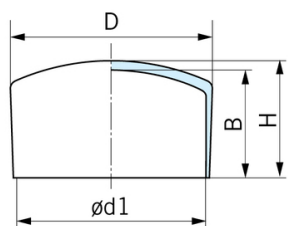

Protective cap PVC

PVC-protective cap with high wear- and weather-resistance. Application: for the protection of external thread, pipes and nipples against pollution and damage. Can also be used as a base. Colour: grey.

Size table:

B	D	d1	H
mm	mm	mm	mm
6	4.5	2	7
8	5.5	3	9
8	5.5	4	9
12	9	5	13
11	7	6	13
9	10	7	10.5
12.5	10	8	14
13.5	13	9	16
13.5	13	10.5	16.5
15	16	12.5	19
23	20	16.5	26
21	22	18	26
22	25	20	26
22	26	22.5	28.5
24	30	25.5	32
24.5	32	28.5	31
25	34	30.5	31
25	36	32.5	31
26	38	34.5	31.5
25	39	35.5	31.5
27	42	38.5	33
26	44	40.5	33

Size table:

B	D	d1	H
26	46	42.5	33
26	47	43.5	33
28	52	48.5	33
28	52	50	34
26	58	54.5	34
27	64	59.5	34

Type	B mm	D mm	d1 mm	H mm	Colour	Article
K2	6	4.5	2	7	Black	12730455
K3	8	5.5	3	9	Black	12730456
K4	8	5.5	4	9	Black	12730457
K5	12	9	5	13	Black	12730458
K6	11	7	6	13	Black	12730459
K7	9	10	7	10.5	Black	12730460
K8	12.5	10	8	14	Black	12730461
K9	13.5	13	9	16	Black	12730462
K10	13.5	13	10.5	16.5	Black	12730463
K12	15	16	12.5	19	Black	12730464
K16	23	20	16.5	26	Black	12730465
K18	21	22	18	26	Black	12730466
K20	22	25	20	26	Black	12730467
K22	22	26	22.5	28.5	Black	12730468
K25	24	30	25.5	32	Black	12730469
K28	24.5	32	28.5	31	Black	12730470
K30	25	34	30.5	31	Black	12730471
K32	25	36	32.5	31	Black	12730472
K34	26	38	34.5	31.5	Black	12730473
K35	25	39	35.5	31.5	Black	12730474
K38	27	42	38.5	33	Black	12730475
K40	26	44	40.5	33	Black	12730476
K40	26	44	40.5	33	Grey	12730477
K42	26	46	42.5	33	Black	12730478
K43	26	47	43.5	33	Black	12730479
K48	28	52	48.5	33	Black	12730481
K49	28	52	50	34	Black	12730482
K54	26	58	54.5	34	Black	12730483
K59	27	64	59.5	34	Black	12730484