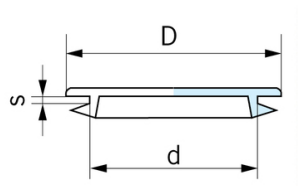

Blindholecover LDPE

Blind lockcover of LDPE (polyethylene) round with clamping seat. Colour: black.

Size table:

d mm	D mm	s mm
12	16	1.5
15	18.5	1
20	24	1
22	25.5	1
22	25.5	2
25	29	1

d mm	D mm	s mm	Colour	Article
12	16	1.5	Black	12730514
15	18.5	1	Black	12730515
20	24	1	Black	12730516
22	25.5	1	Black	12730517
22	25.5	2	Black	12730518
25	29	1	Black	12730519