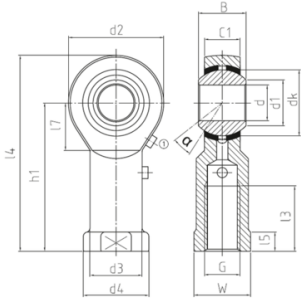

## DURBAL Rod end Requiring maintenance Steel/Brass Internal thread left hand Series: DPHSL

### Characteristics

**Series:** DPHSL

**Thread type:** Internal thread left hand

**Maintenance:** Requiring maintenance

**Sliding contact surface:** Steel/Brass

Manufacturer ID	Inner diameter mm	Thread size	Article
DPHSL 05	5	M 5	12980721
DPHSL 06	6	M 6	12980722
DPHSL 08	8	M 8	12980723
DPHSL 10	10	M 10	12980724
DPHSL 12	12	M 12	12980725
DPHSL 14	14	M 14	12980726
DPHSL 16	16	M 16	12980727
DPHSL 18	18	M 18x1.5	12980728
DPHSL 20	20	M 20x1.5	12980729
DPHSL 22	22	M 22x1.5	12980730
DPHSL 25	25	M 24x2	12980731
DPHSL 30	30	M 30x2	12980732