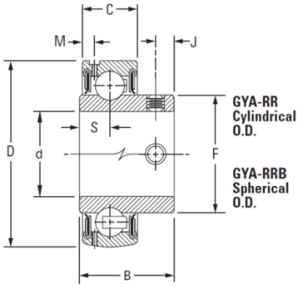

TIMKEN Wide inner ring insert bearing Cylindrical Outer Ring Setscrew Locking Series: GYA..RR

- Wide inner-ring ball bearing. Standard series GYA-RR, GYA-RRB
- Relubricatable types GYA-RR-series bearings are dimensionally interchangeable with the YA-RR series.
- Both series have cylindrical outside diameters and can be used in standard cylindrical housings.
- GYA-RRB series have spherical outside diameters, providing unrestricted initial alignment. This series is used in housings with corresponding spherical inside surfaces.

Characteristics

Series: GYA..RR

Model: Cylindrical Outer Ring

Shaft Locking Type: Setscrew Locking

With sealing: Yes

Manufacturer ID	Shaft diameter		Outer diameter mm	Width mm	Outer ring width mm	Article
	mm	in				
GYA100RR		1	52	28.2	15	13163376
GYA103RR2 C1		1.3/16	62	32.5	18	14202586
GYAE25RR	25		52	28.2	15	13163368