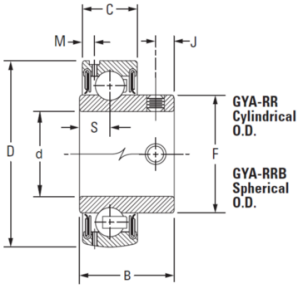

TIMKEN Wide inner ring insert bearing Cylindrical Outer Ring Setscrew Locking Series: GYA..RR

- Wide inner-ring ball bearing. Standard series GYA-RR, GYA-RRB
- Relubricatable types GYA-RR-series bearings are dimensionally interchangeable with the YA-RR series.
- Both series have cylindrical outside diameters and can be used in standard cylindrical housings.
- GYA-RRB series have spherical outside diameters, providing unrestricted initial alignment. This series is used in housings with corresponding spherical inside surfaces.

Characteristics

- Series:** GYA..RR
- Model:** Cylindrical Outer Ring
- Shaft Locking Type:** Setscrew Locking
- With sealing:** Yes

Manufacturer ID	Shaft diameter mm	Shaft diameter in	Outer diameter mm	Width mm	Outer ring width mm	Article
GYA100RR		1	52	28.2	15	13163376
GYA103RR2 C1		1.3/16	62	32.5	18	14202586
GYAE25RR	25		52	28.2	15	13163368