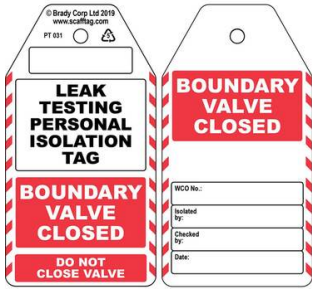

BRADY Leak Testing Personal Isolation Tag

Description	Article
Leak Testing Personal Isolation Tag / Valve Closed, English, Black on Red, White, 80,00 mm (W) x 150,00 mm (H)	14680586
Leak Testing Personal Isolation Tag / Valve Open, English, Black on Green, White, Red, 80,00 mm (W) x 150,00 mm (H)	14680585