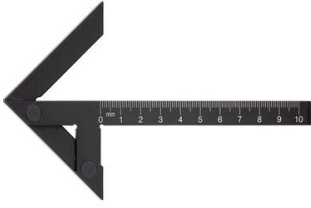

## FORTIS Centre square type 4449

Description	Article
Precision centre square 100x70mm	14054790
Precision centre square 150x130mm	14054789
Precision centre square 200x150mm	14569602
Precision centre square 250x160mm	14569603
Precision centre square 300x180mm	14054786