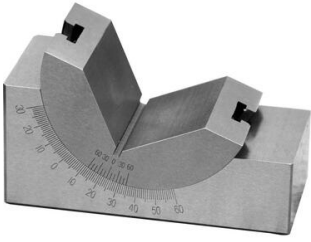

FORMAT Angle prism 0-60° type 4384

Description	Article
V-block 0-60° 102x30x49mm	14568349
V-block 0-60° 102x46x49mm	14568350
V-block 0-60° 75x25x32mm	14568351

Disclaimer: The content of this document has been composed with the utmost care. However, it is possible that certain information changes over time, becomes inaccurate or incomplete. ERIKS does not guarantee that the information provided on this document is up to date, accurate and complete; the information provided is not intended to be advice. ERIKS shall never be liable for damage resulting from the use of the information provided.